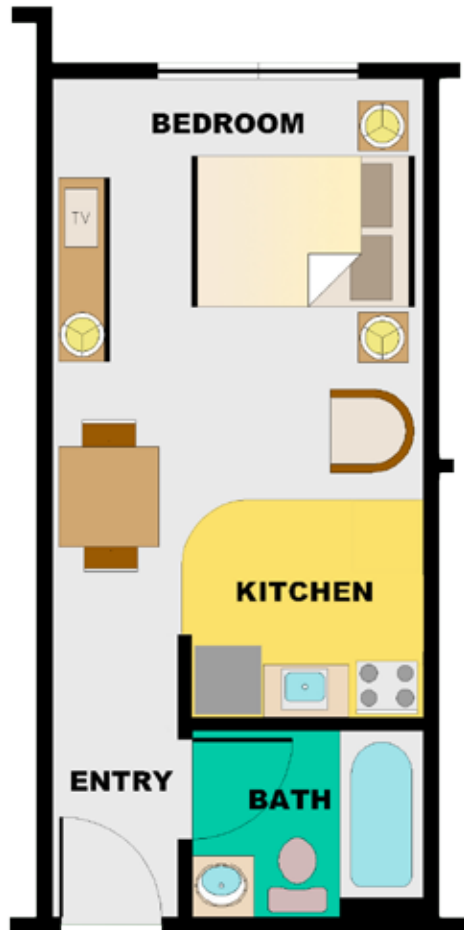

DULUTH'S FINEST LUXURY STUDENT HOUSING

Studio Apartment

10' x 25'
bedroom
kitchen
bathroom

Unit Amenities

Free Heat
Free Internet
Free Preferred Basic Cable TV
Telephone, Cable and Internet Hookups in each room
Secured Building / Intercom System
Free On-Site Parking Space (one per resident)
Private Single Bedrooms
Shuttle Bus to and from UMD and St. Scholastica

Each Unit includes

- Washer/Dryer
- Dishwasher
- Microwave
- Fridge and Stove
- Air Conditioner
- Custom Wall Color
- Window Treatments
- Plush Carpeting

Community Amenities

10,000 sq ft building
Community Room with Big Screen TV and Full Kitchen
FREE Tanning Beds
Exercise Room
Pool and Hot Tub
Outdoor Half Court
Business Center with internet hookup and printer
Game Room